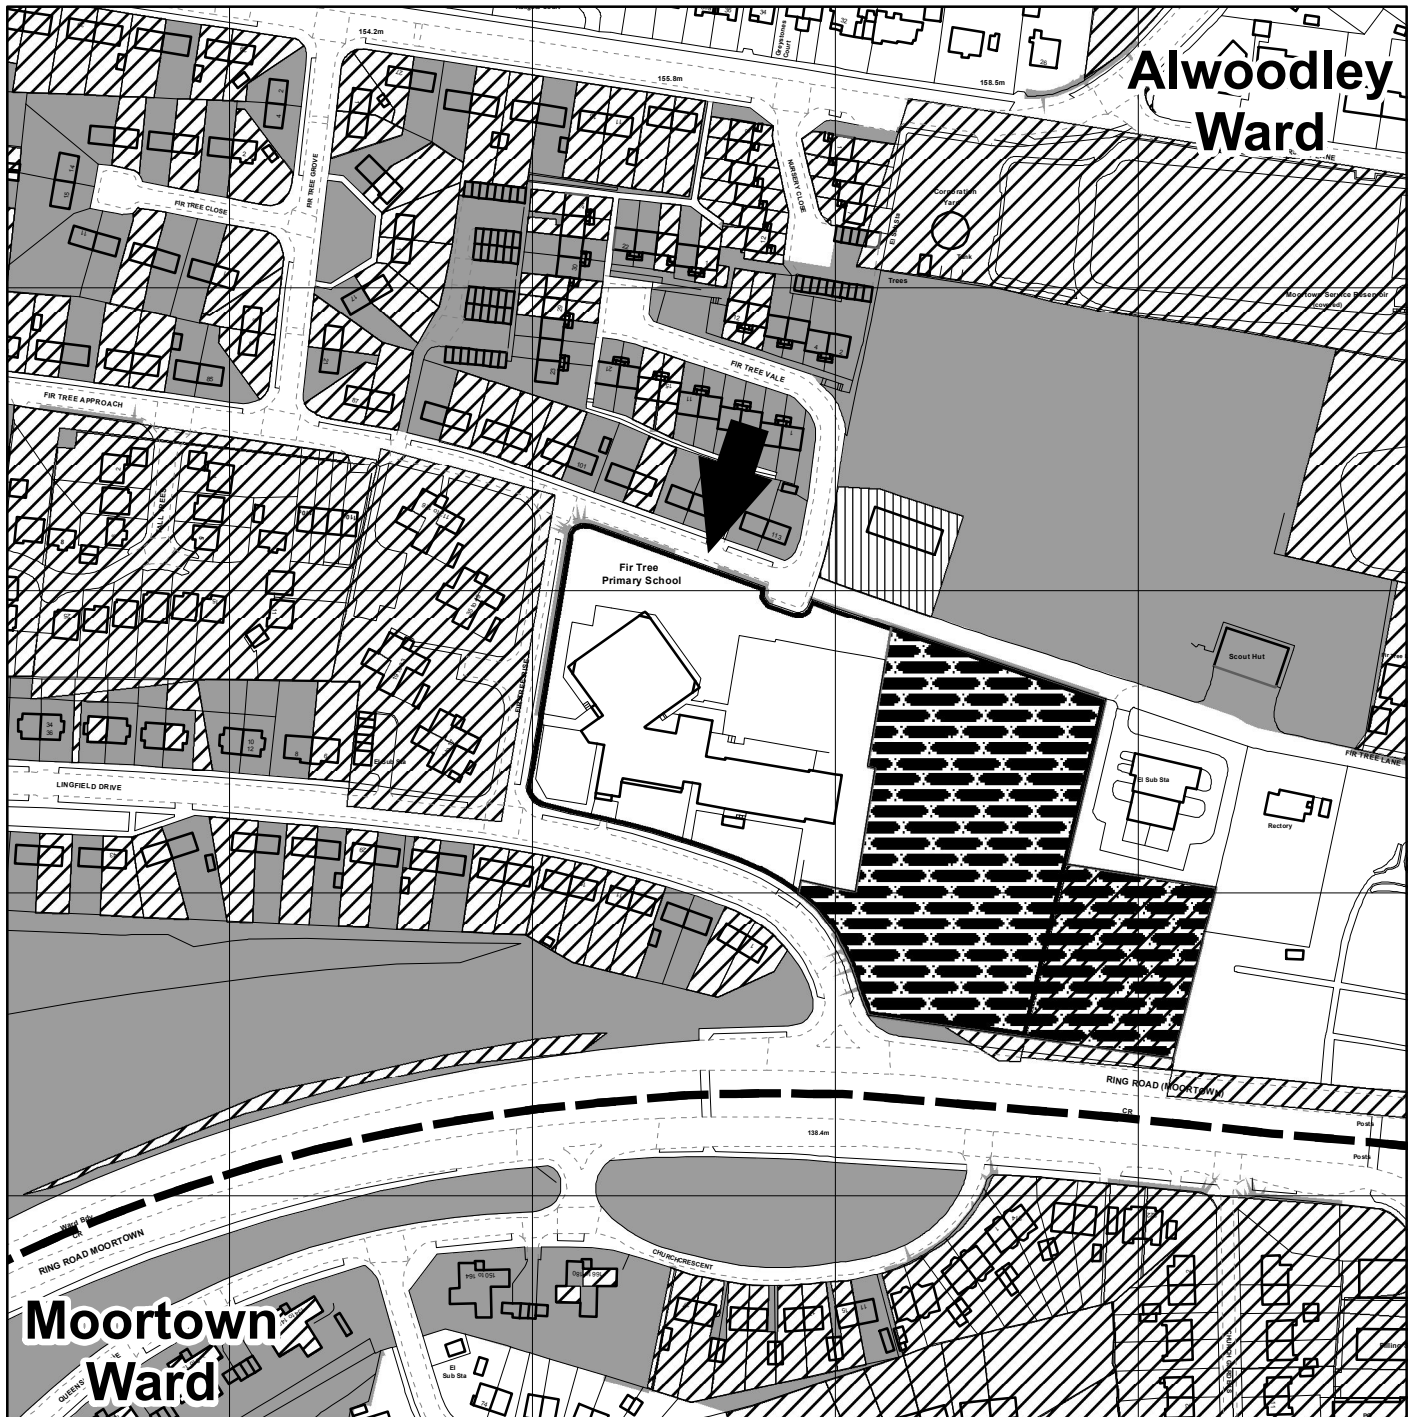

**FORMER FIR TREE PRIMARY SCHOOL
LINGFIELD DRIVE
MOORTOWN
LEEDS LS17**

Appendix 1.

**Moortown
Ward**

**Alwoodley
Ward**

Fir Tree Primary School

- | | | | | | |
|---|---------------------------------|---|----------------------------------|---|---------------------------------------|
|  | ← SUBJECT SITE |  | LAND OWNED BY LEEDS CITY COUNCIL |  | LAND LEASED OUT BY LEEDS CITY COUNCIL |
|  | LAND SOLD BY LEEDS CITY COUNCIL |  | N6 PROTECTED PLAYING PITCH |  | WARD BOUNDARY |

Leeds
CITY COUNCIL

(c) Crown Copyright and database right [2015]
Ordnance Survey LA100019567

PREP BY M. CHRISTIAN
DATE 10/10/2013
OS No SE3039SW
Scale 1:2,500

PLAN No 16485/H